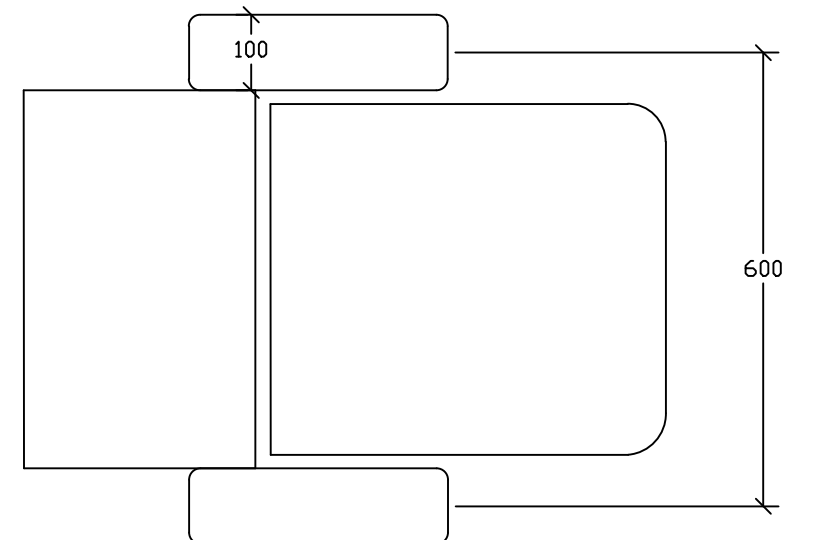

High and low back

Double armrest

REV.NO	DESCRIPTION	REV.DATE	BY
PROJECT			
<i>Cinema seat Sonate tip-up with Cupholder</i>			
TITLE			
<i>Layout and Cross-section</i>			
DATE	DRAWN	CHKD	DRG.NO
01.09.98	TS	GL	<i>Sonate Tip up</i>
SCALE	SHEET SIZE	REV.NO.	
1:10	A3	<i>Cupholder</i>	
			This drawing is the property and copyright of Skeie AS and must not be copied or reproduced without written permission by Skeie AS.
Box 4, N-4301, Sandnes Phone +47 51 97 45 00 Fax +47 51 97 45 01 E-mail: post@skeie.no Internet: www.skeie.no <i>The optimal solution in your SEATuation!</i>			