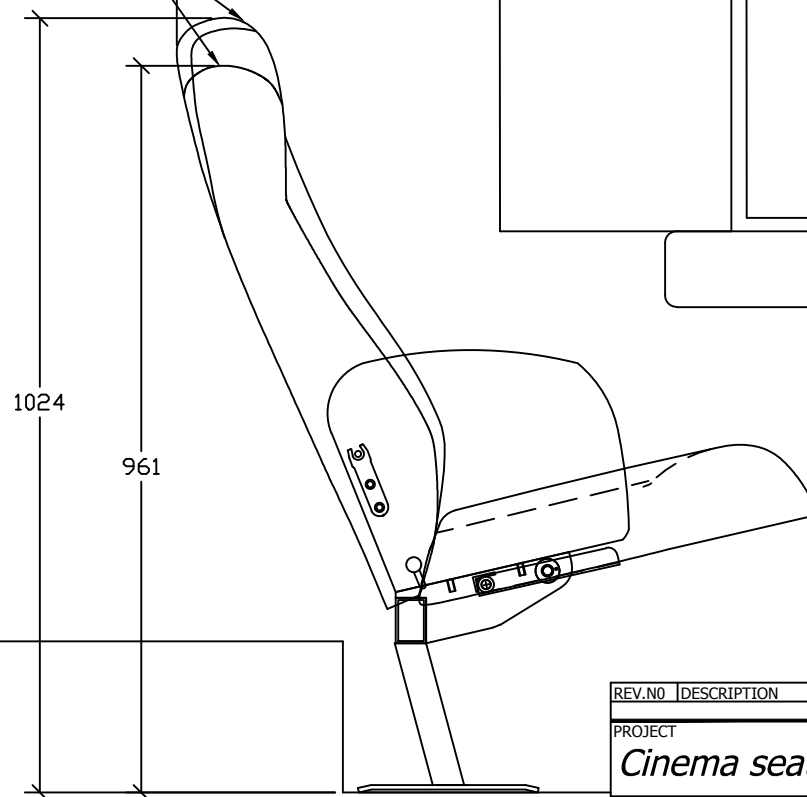

High and low back

Double armrest

REV.NO	DESCRIPTION	REV.DATE	BY
PROJECT			
<i>Cinema seat Sonate tip-up with Cupholder</i>			
TITLE			
<i>Layout and Cross-section</i>			
DATE	DRAWN	CHKD	DRG.NO
01.09.98	TS	GL	<i>Sonate Tip up</i>
SCALE	SHEET SIZE	REV.NO.	
1:10	A3	<i>Cupholder</i>	
			This drawing is the property and copyright of Skeie AS and must not be copied or reproduced without written permission by Skeie AS.
Box 4, N-4301, Sandnes Phone +47 51 97 45 00 Fax +47 51 97 45 01 E-mail: post@skeie.no Internet: www.skeie.no <i>The optimal solution in your SEATuation!</i>			